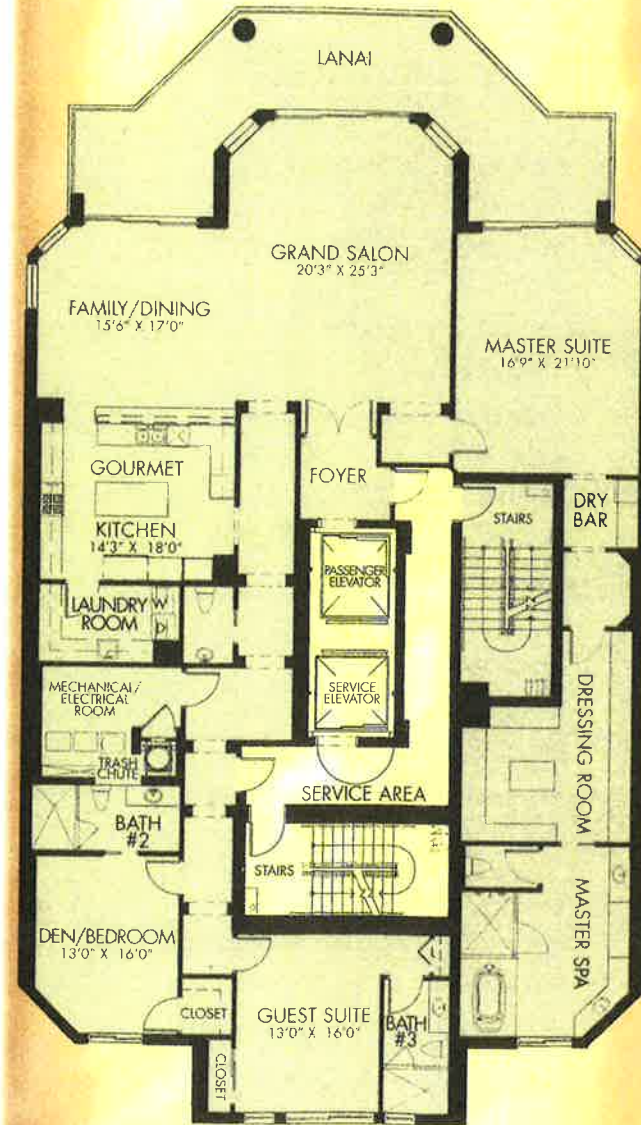

## RESIDENCE 01 REVERSE 05 THREE BEDROOM THREE BATH

Total Living Area 3,127 S.F.  
A/C Area 2,893 S.F.  
Lanai 234 S.F.