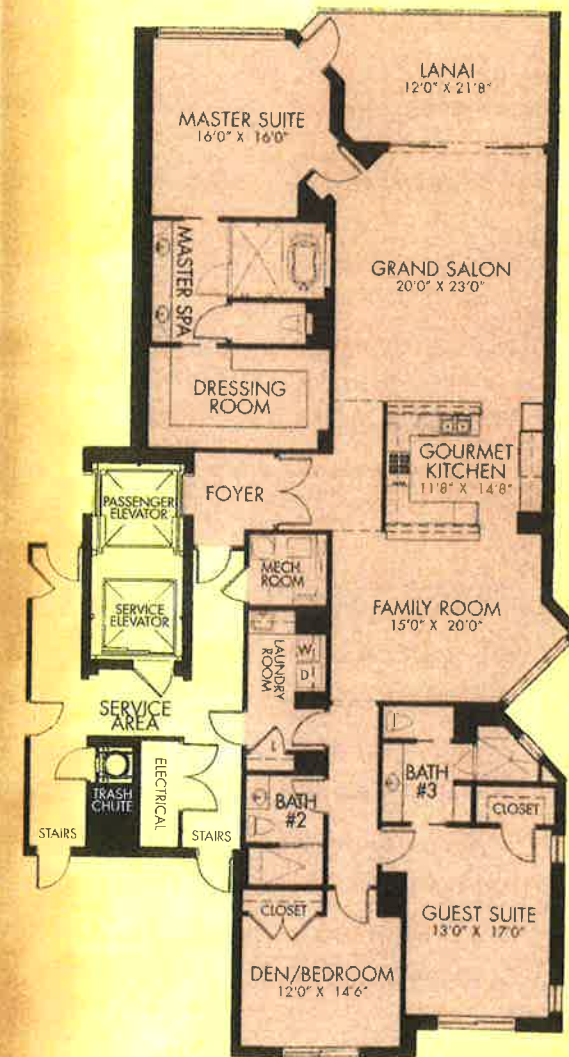

## RESIDENCE 01 REVERSE 05 THREE BEDROOM THREE BATH

Total Living Area 3,127 S.F.  
A/C Area 2,893 S.F.  
Lanai 234 S.F.

## RESIDENCE 03

THREE BEDROOM  
THREE & 1/2 BATH

Total Living Area 4,269 S.F.  
A/C Area 3,728 S.F.  
Lanai 541 S.F.

## RESIDENCE 02 REVERSE 04 THREE BEDROOM THREE BATH

Total Living Area 3,050 S.F.  
A/C Area 2,798 S.F.  
Lanai 252 S.F.

ALL DIMENSIONS ARE APPROXIMATE. THE DEVELOPER RESERVES THE RIGHT TO CHANGE AND ALTER ALL MATERIALS, SPECIFICATIONS, FEATURES, DIMENSIONS AND DESIGNS WITHOUT NOTICE.