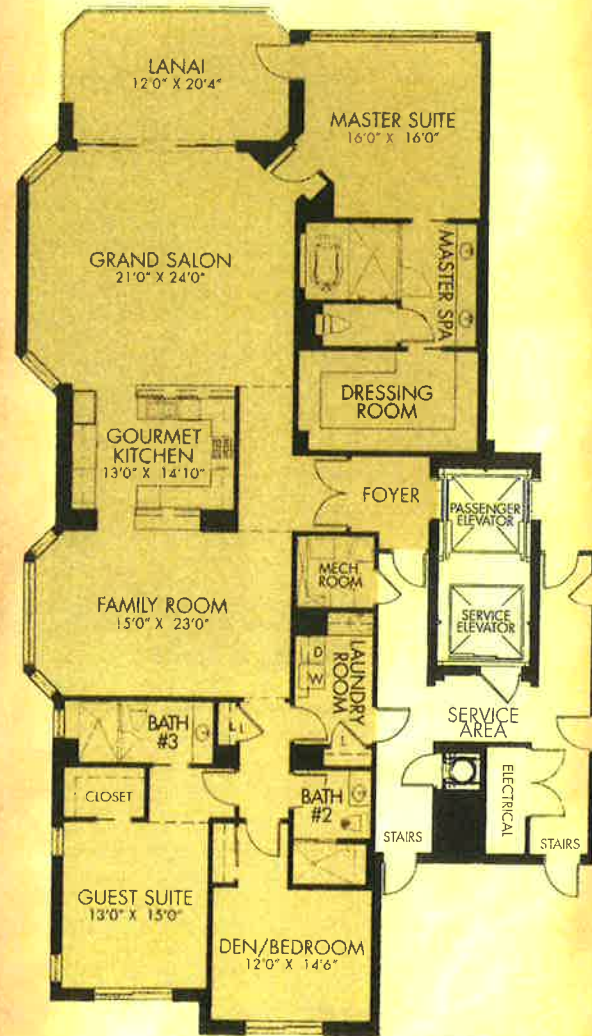

## RESIDENCE 01 REVERSE 05 THREE BEDROOM THREE BATH

Total Living Area 3,127 S.F.  
A/C Area 2,893 S.F.  
Lanai 234 S.F.

## RESIDENCE 03

THREE BEDROOM  
THREE & 1/2 BATH

Total Living Area 4,269 S.F.  
A/C Area 3,728 S.F.  
Lanai 541 S.F.